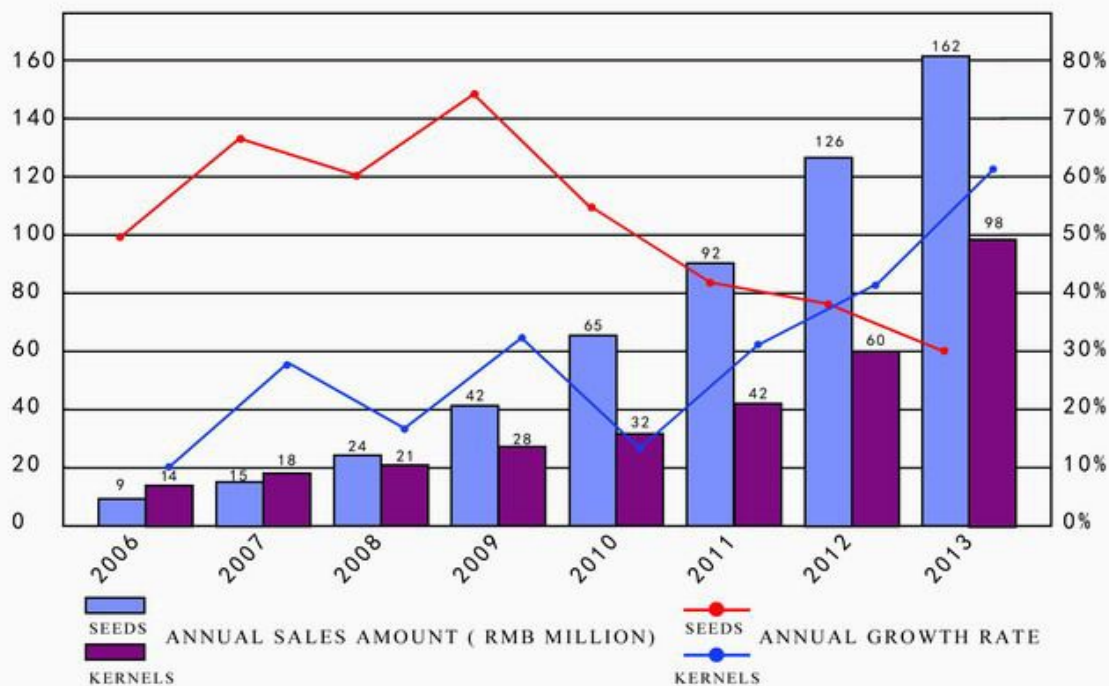

## OUR ANNUAL OUTPUT

## OUR ADVANTAGE

- ▶ **PLACE OF ORIGIN** WUYUAN COUNTY INNER MONGOLIA CHINA
- ▶ **FACTORY SCALE** 40000 SQUARE METERS WITH 5 PRODUCTION LINES
- ▶ **FACTORY ABILITY** ANNUAL OUTPUT QTY 25000MT
- ▶ **MANAGEMENT** FOLLOW ISO 9001 & HACCP CONTROL SYSTEM
- ▶ **QUALITY GARANTEE** UP TO 5 PROFESSIONAL QC TO CHECK IN PRODUCTION PROCESS
- ▶ **SERVICE** 24 HOURS READY TO PROVIDE COMPLETE SET OF SERVICE