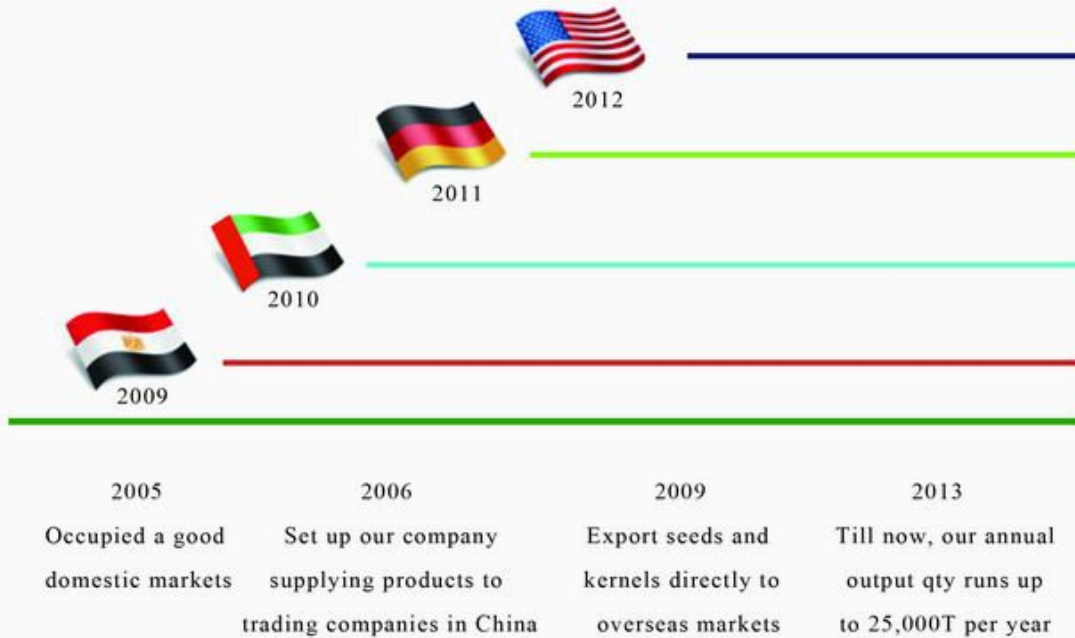

INNER MONGOLIA XUANDA FOOD CO.,LTD
内蒙古轩达食品有限公司

OUR HISTORY