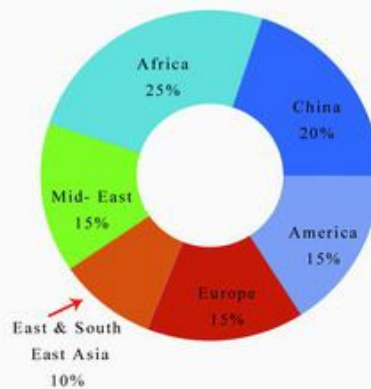

2013

TEL: 0086-0478-5516818/128/123 FAX:0086-0478-5516819
E-MAIL: XD-Foods@163.com
Website:www.xuandafood.com